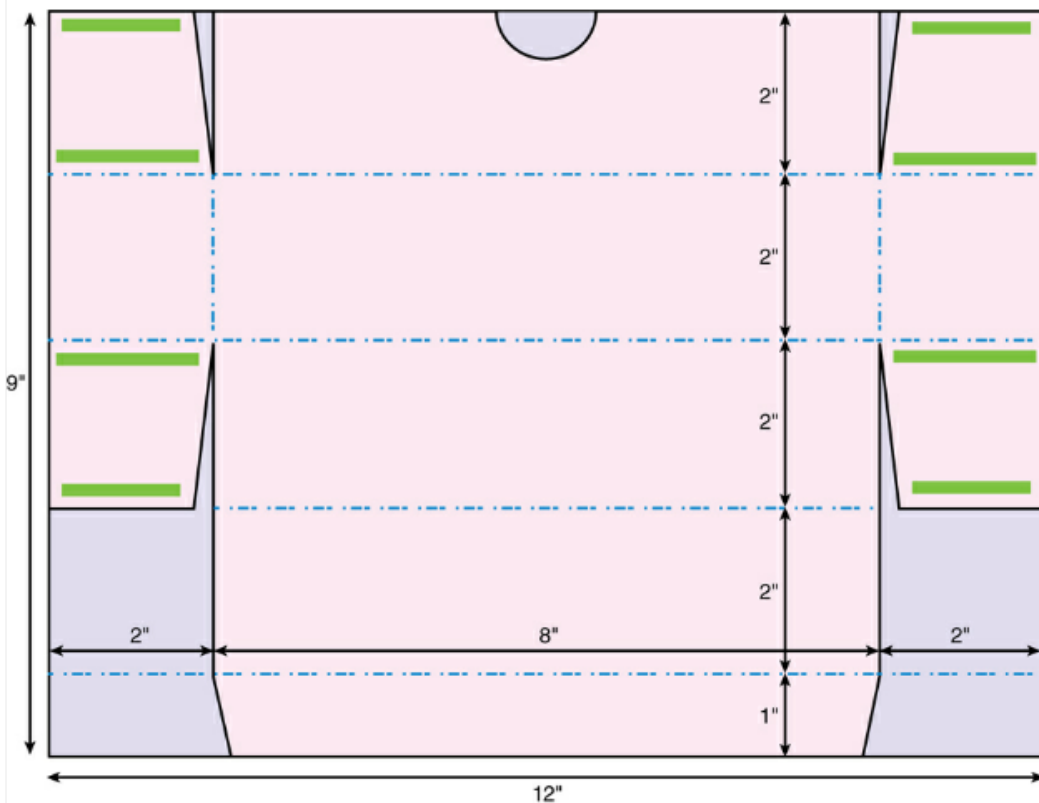

Scor-Pal Coffee Pod Gift Box Templates

Coffee Pod Gift Boxes
Small Box Template

Coffee Pod Gift Boxes
Small Box Insert Template

TEMPLATE LEGEND	
	Score line, mountain fold
	Cutting line
	Pencil
	Outside/right side
	Cut and remove
	Punch half circle
	Scor-Tape placement (on outside/right side)