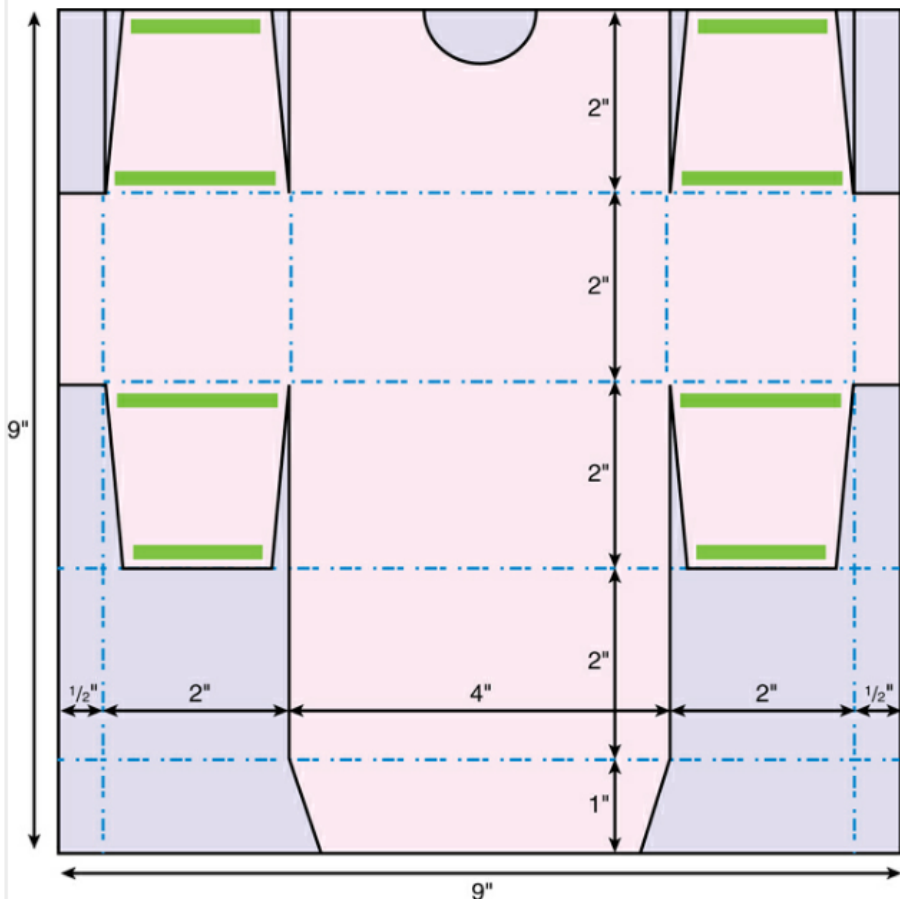

Scor-Pal Coffee Pod Gift Box Templates

Coffee Pod Gift Boxes
Small Box Template

Coffee Pod Gift Boxes
Small Box Insert Template

TEMPLATE LEGEND	
	Score line, mountain fold
	Cutting line
	Pencil
	Outside/right side
	Cut and remove
	Punch half circle
	Scor-Tape placement (on outside/right side)

Coffee Pod Gift Boxes
Large Box Template

Coffee Pod Gift Boxes
Large Box Insert Template