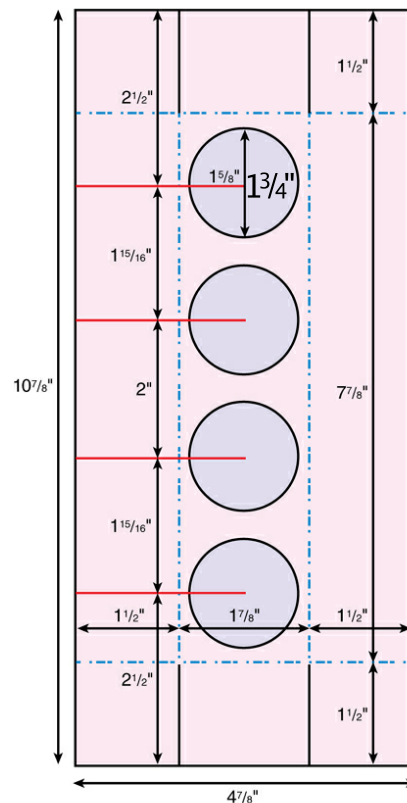

Scor-Pal Coffee Pod Gift Box Templates

Coffee Pod Gift Boxes
Small Box Template

Coffee Pod Gift Boxes
Small Box Insert Template

TEMPLATE LEGEND	
	Score line, mountain fold
	Cutting line
	Pencil
	Outside/right side
	Cut and remove
	Punch half circle
	Scor-Tape placement (on outside/right side)

Coffee Pod Gift Boxes
Large Box Template

Coffee Pod Gift Boxes
Large Box Insert Template