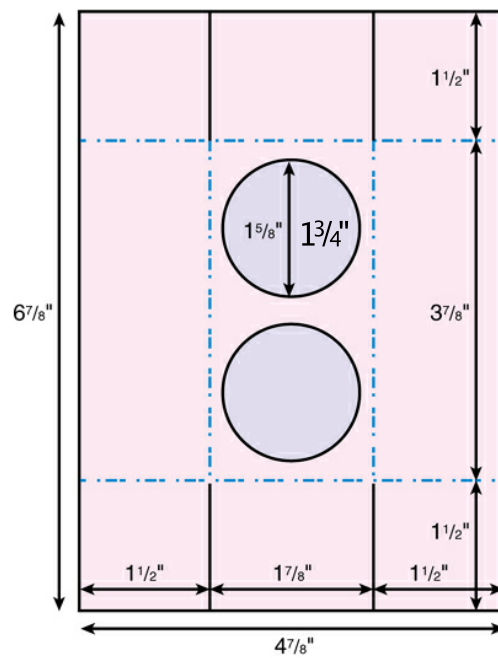

Scor-Pal Coffee Pod Gift Box Templates

Coffee Pod Gift Boxes
Small Box Template

Coffee Pod Gift Boxes
Small Box Insert Template

TEMPLATE LEGEND	
	Score line, mountain fold
	Cutting line
	Pencil
	Outside/right side
	Cut and remove
	Punch half circle
	Scor-Tape placement (on outside/right side)

Coffee Pod Gift Boxes
Large Box Template

Coffee Pod Gift Boxes
Large Box Insert Template